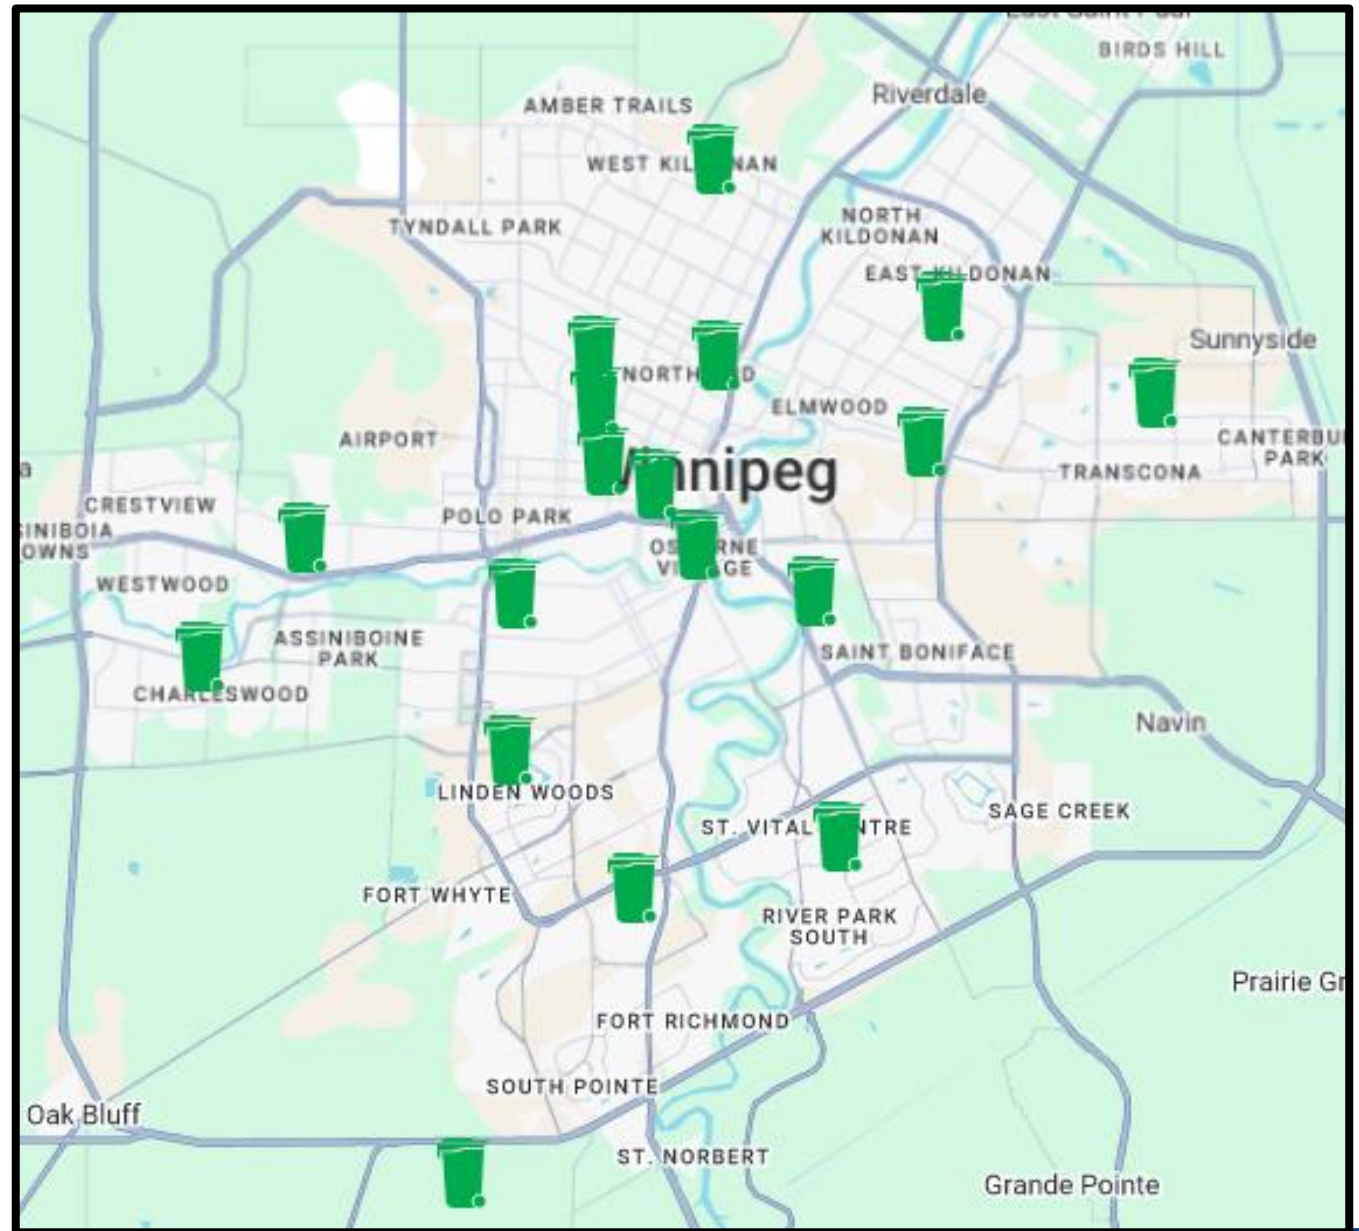

# The Challenge

- Residents demonstrated a demand for a food waste diversion program
- A city-wide green cart program takes time to establish
- Develop a program in advance of a city-wide curbside collection program
  - Must be relatively easy to use
  - Accessible to all residents
  - Minimal cost

# The Pitch

- Community drop off locations
- 15 locations for residents to drop off food waste for free
  - community gathering spots
  - different areas of the city
  - accessible by transit, bike, walk, car
  - accessible for compost truck
  - willing partners

# Locations

- 3 City 4R Depots
- 11 community centres
  - Garden City CC
  - Valley Gardens CC
  - Turtle Island NC
  - Glenwood CC
  - Dakota CC
  - South Winnipeg CC
  - Lindenwoods CC
  - Central Corydon CC
  - River Osborne CC
  - Sturgeon Heights CC
  - Roblin Park CC
- Transcona Collegiate High School