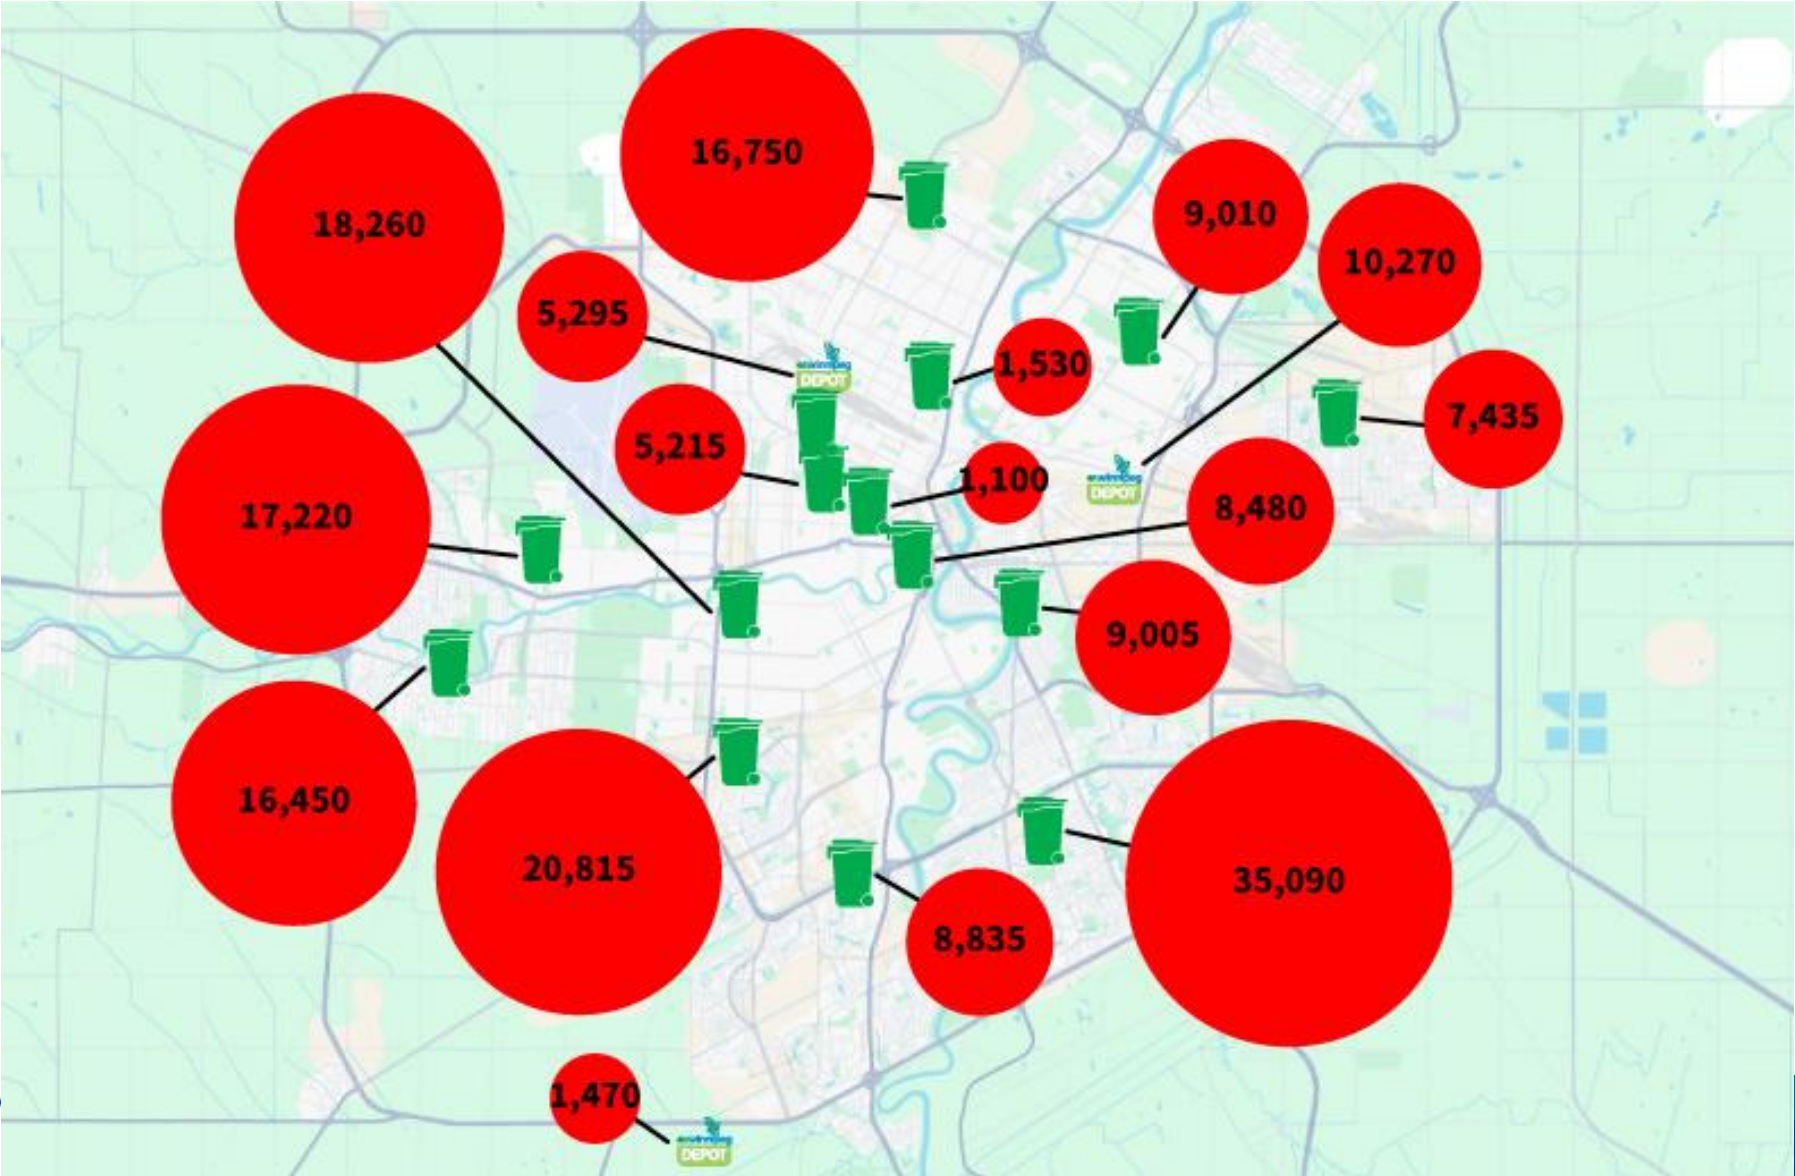

The Results -