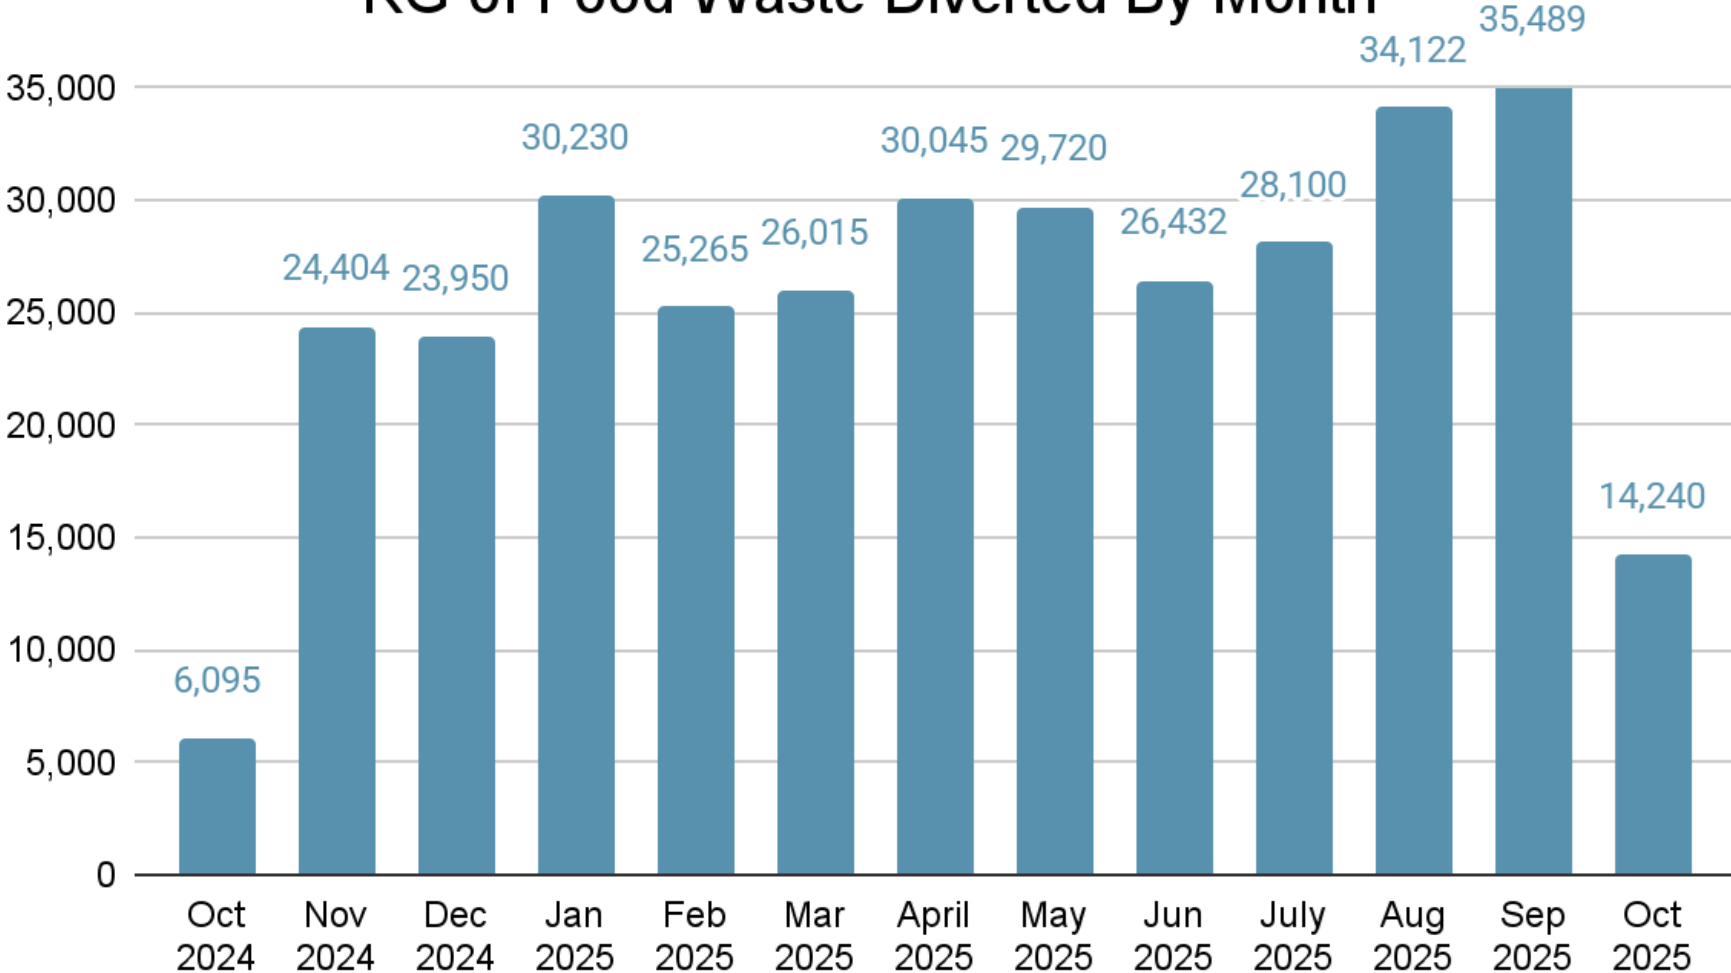

The Results - We hit a homerun!

KG of Food Waste Diverted By Month